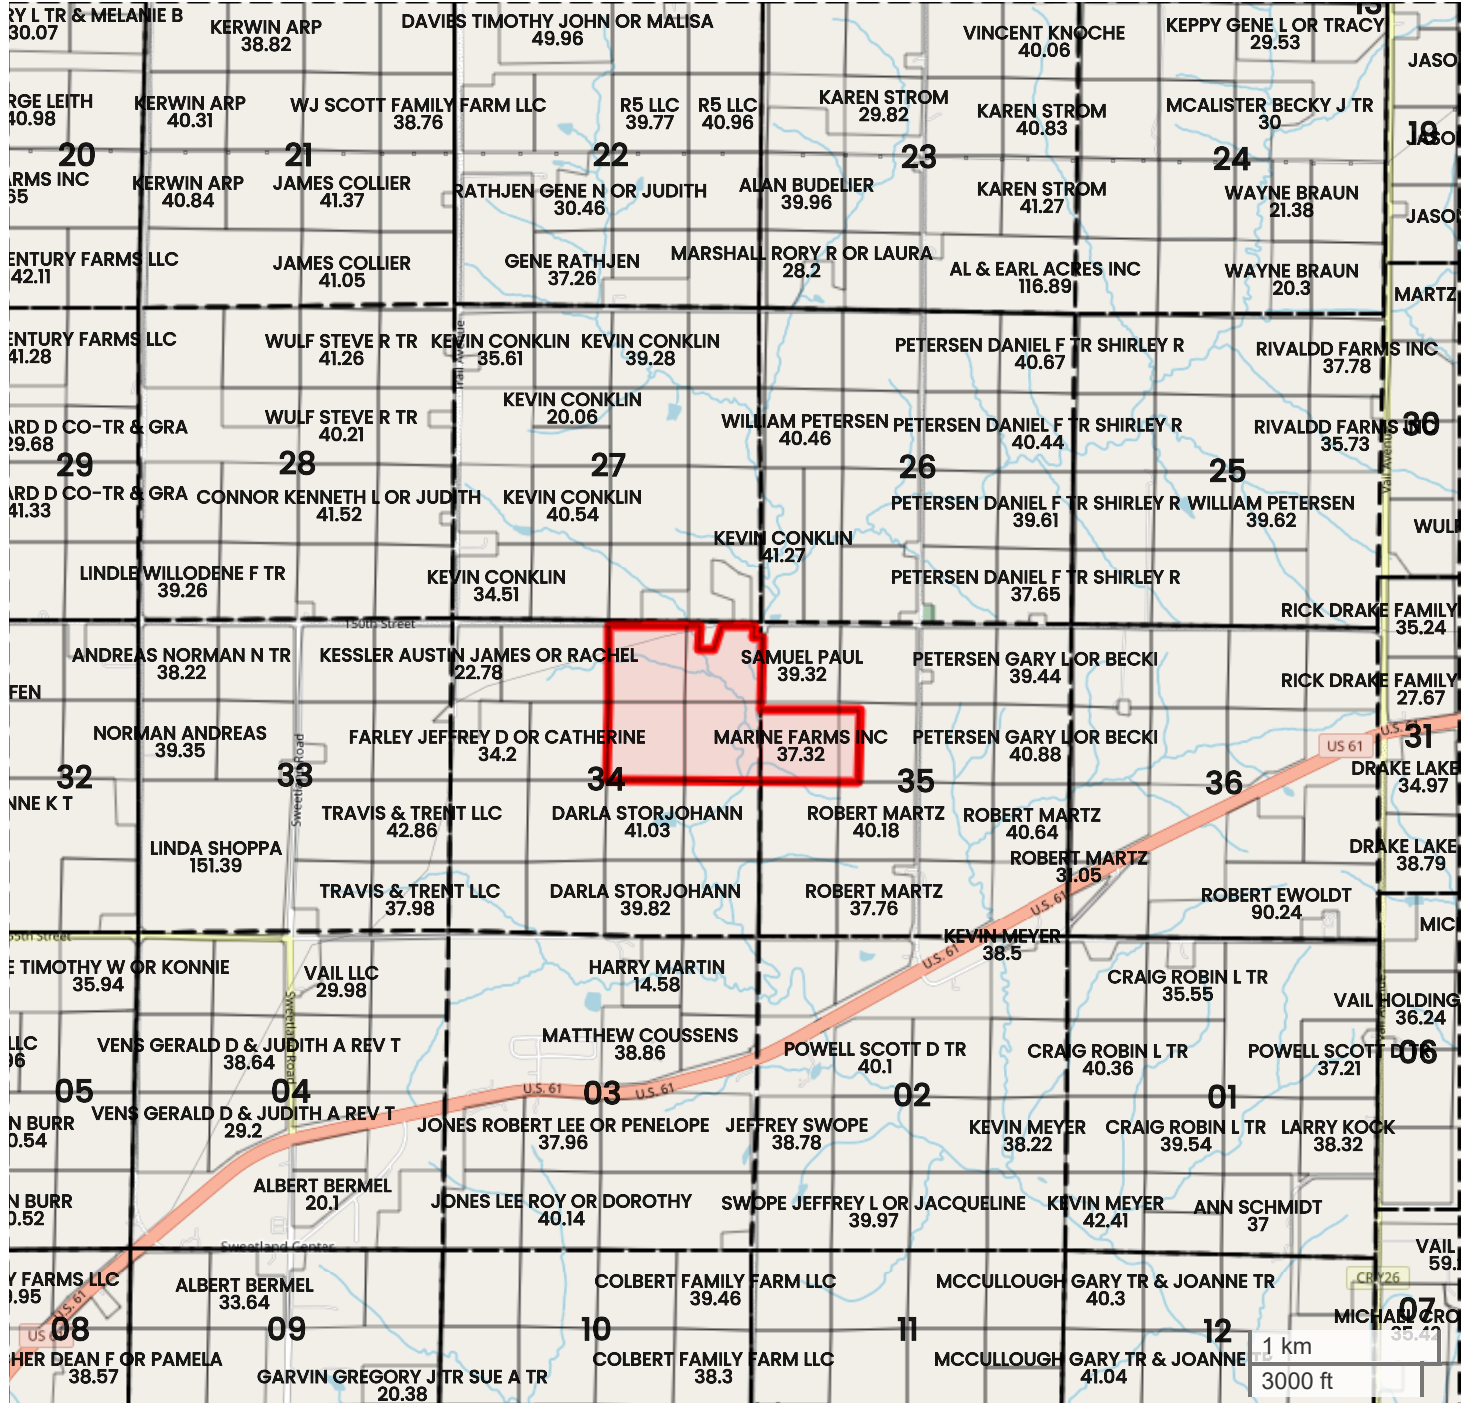

MARINE FARMS, INC.
PLAT MAP

Center: 41.518584, -90.941106

34-78N-1W

**Sweetland Township
 Muscatine County, IA**

FarmWorth, LLC makes no warranties, express or implied, regarding the accuracy of any information provided through FarmWorth.com. User is solely responsible for independently verifying all information prior to use and waives any claims against FarmWorth, LLC arising from inaccuracies in such information.